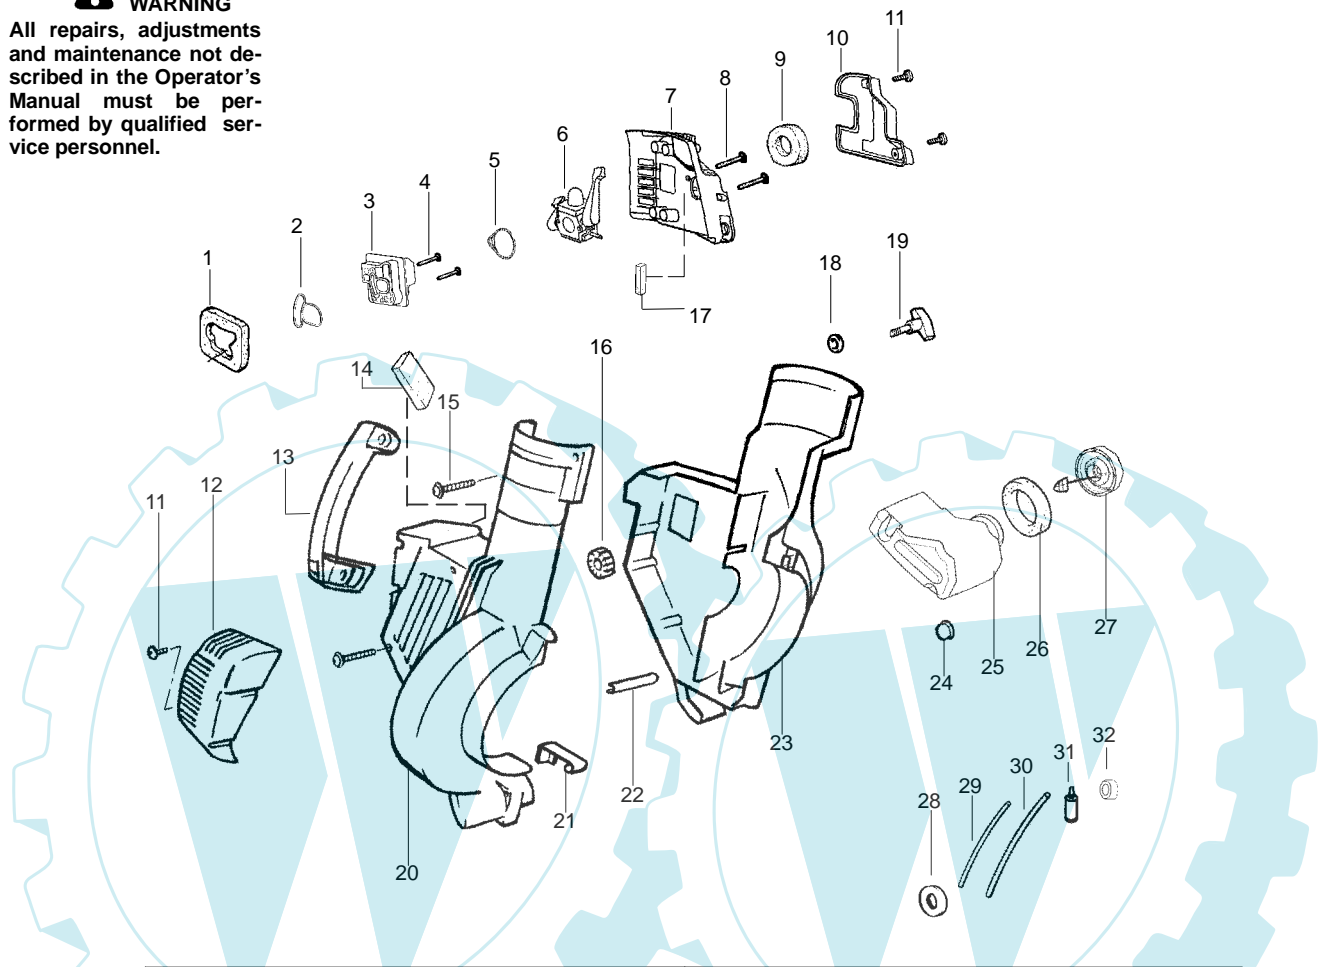

PARTS LIST NO. 530163937		<b>MCCULLOCH</b> . PARTS LIST	MODEL(S) MAC BVM 250
DATE 2/23/05	Replaces 530163937 - 12/09/04		Note: Illustration may differ from actual model due to design changes

**⚠ WARNING**

All repairs, adjustments and maintenance not described in the Operator's Manual must be performed by qualified service personnel.

Ref.	Part No.	Description	Ref.	Part No.	Description
1.	530071459	Air Dam (kit)	21.	530402044	Spring-Cover Latch
2.	530071458	Gasket-Adapter (kit)	22.	530049617	Guide-Starter Rope
3.	530035561	Carburetor Adaptor	23.	530058851	Housing-Left
4.	530016309	Screw	24.	530036792	Isolator-Crankcase
5.	530071458	Gasket-Carburetor (kit)	25.	530049491	Assy-Fuel Tank
6.	---	Kit-Carb Ass'y. (C1Q-W11C)	26.	530049527	Gasket-Fuel Tank
	530071632	(WT-606_)	27.	530049386	Fuel Cap w/Retainer
	530071775		28.	530049656	Grommet-Shroud
7.	530056629	Air Box	29.	530069247	Kit-Line Carb/Purge
8.	530015849	Screw-Carb.	30.	530069216	Kit-Line Tank/Purge
9.	530049383	Filter-Air	31.	530095646	Assy-Fuel Pick-up
10.	530056581	Cover-Air Filter	32.	530071459	Grommet-Fuel line (kit)
11.	530016349	Screw		Not Shown	
12.	530056641	Guard-Muffler		---	Operator Manual
13.	530095469	Handle		↗ 530165877	Scan
14.	530071459	Foam 71.1mm (kit)		↗ 530165876	Euro
15.	530015886	Screw		↗ 530165878	Euro III
16.	530049323	Isolator		↗ 530165879	Euro IV
17.	530071459	Foam 25.4mm (kit)		↗ 530165880	Turkish
18.	530015197	Nut		530057414	Warning Decal
19.	530016322	Knob-Blower		530402633	Decal-Screw Warning
20.	530059193	Assy-Housing-RH (Incl. #21)			

↗ = NEW PART NUMBER FOR THIS IPL

\* = REFER TO THE SERVICE REFERENCE INDICATED FOR MORE INFORMATION. (LOCATED AT END OF IPL)

PARTS LIST NO. 530163937		<b>McCULLOCH</b> . PARTS LIST	MODEL(S) MAC BVM 250
DATE 2/23/05	Replaces 530163937 - 12/09/04		Note: Illustration may differ from actual model due to design changes