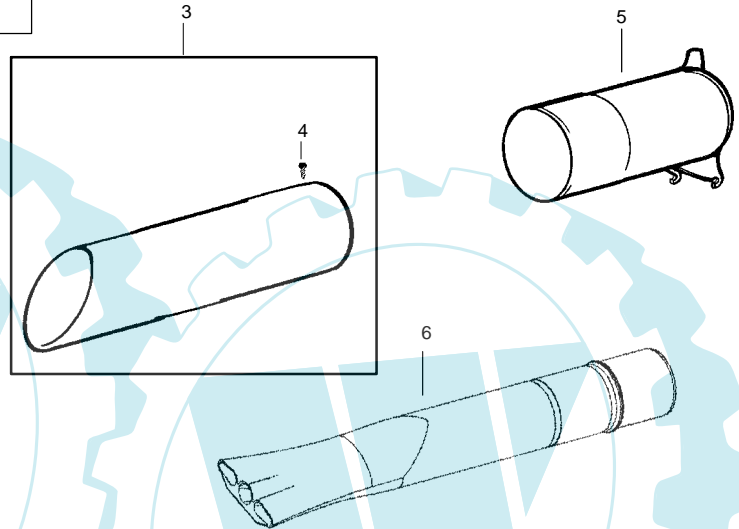

PARTS LIST NO. 530163937		McCULLOCH. PARTS LIST	MODEL(s) MAC BVM 250	
DATE 2/23/05	Replaces 530163937 - 12/09/04		Note: Illustration may differ from actual model due to design changes	PAGE NO. 3

Assy - Vacuum

Ref.	Part No.	Description
1.	530095564	Assy-Vac. Bag w/strap
2.	530095470	Tube-Elbow Vac
3. ✓	530071970	Kit-Lower Vac Tube (Incl. 4)
4.	530402528	Screw
5.	530056901	Tube-Upper Vac
6.	530095593	Tube-Blower

Kit - Carburetor Assy # 530071632 - C1Q-W11C (zama)
Kit - Carburetor Assy # 530071775 - WT-606 (walbro)

530071716 - Kit - Choke Lever (zama)
530071725 - Kit - Choke Lever (walbro)

530071715 - Kit - Throttle Lever (zama)
530071726 - Kit - Throttle Lever (walbro)

Note: No Repair kits are available for this carburetor, please order the complete assembly part number

★★★★★ **Service Reference (Item #3, Page #2)** ★★★★★

We are constantly trying to make product improvements. As a result of this, your unit may or may not have a heat insulator. This insulator is not required on NON-CATALYST units. The insulator is shown as a reference only.

✓ = NEW PART NUMBER FOR THIS IPL

★ = REFER TO THE SERVICE REFERENCE INDICATED FOR MORE INFORMATION. (LOCATED AT END OF IPL)