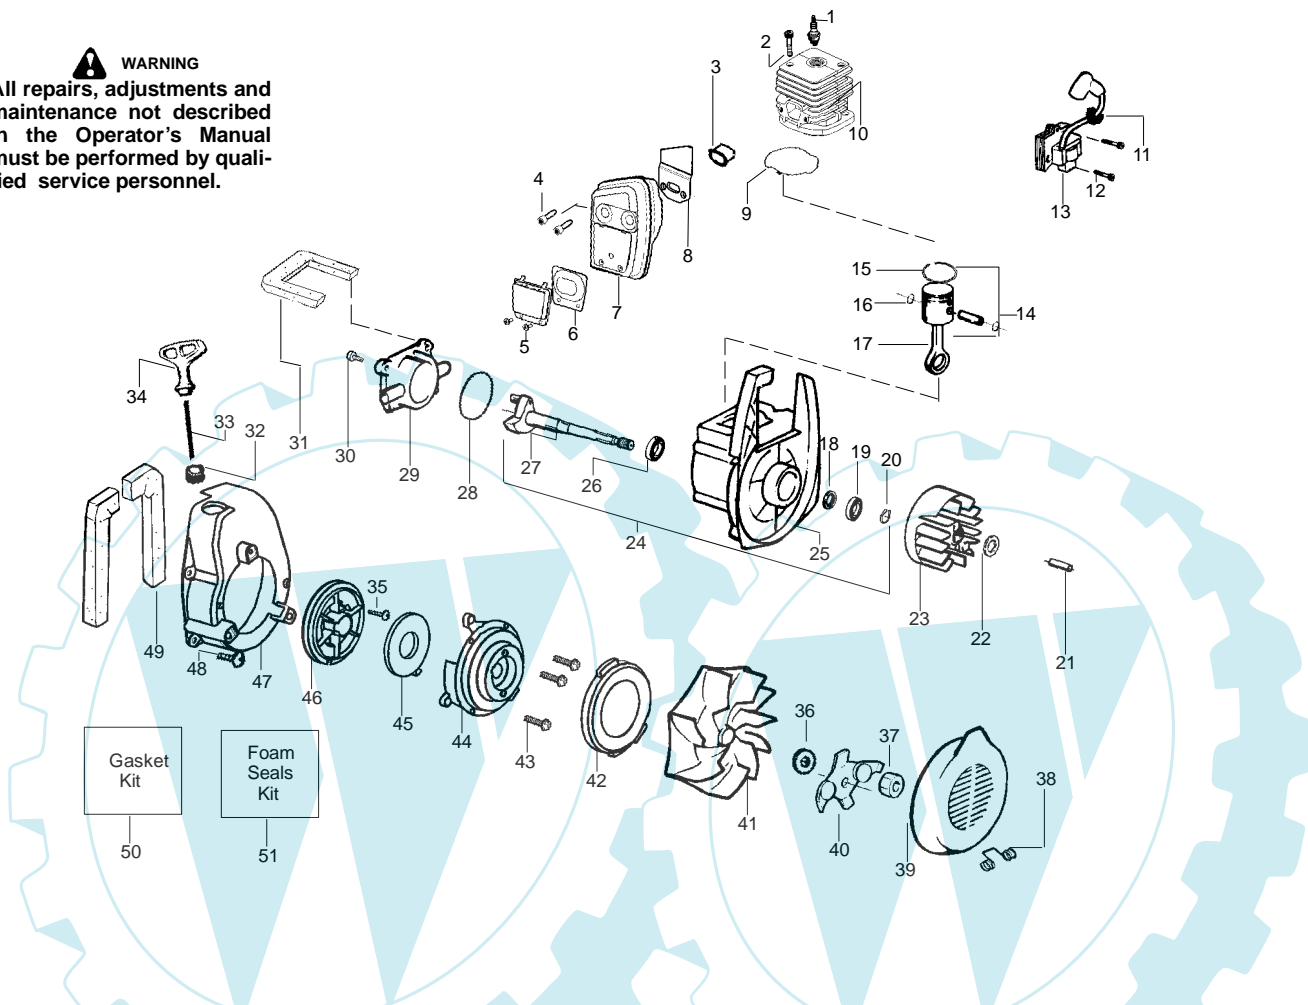

PARTS LIST NO. 530163937		McCULLOCH. PARTS LIST	MODEL(S) MAC BVM 250	
DATE 2/23/05	Replaces 530163937 - 12/09/04		Note: Illustration may differ from actual model due to design changes	PAGE NO. 2

WARNING
All repairs, adjustments and maintenance not described in the Operator's Manual must be performed by qualified service personnel.

Ref.	Part No.	Description	Ref.	Part No.	Description	Ref.	Part No.	Description
1.	952030249	Spark Plug (RCJ-6Y)	21.	530016190	Spacer-Flywheel	40.	530095461	Assy-Mulch Blade
2.	530015953	Screw	22.	530015149	Washer	41.	530069817	Assy-Impeller
3.	*****	Insulator-Heat	23.	530039209	Assy-Flywheel	42.	530056625	Seal-Ring
4.	530016387	Screw-Muffler-Internal	24.	530071456	Assy-Crankcase/Crank shaft (incl. 20,25,27)	43.	530016349	Screw
5.	530015241	Screw	25.	530012492	Assy-Crankcase (Incl. 18,19,26)	44.	530055101	Housing-Pulley
6.	530071593	Kit-Spark Screen(incl. #5)	26.	530032125	Bearing-Inner	45.	530042086	Spring-Starter
7.	530071834	Kit-Muffler (incl. 4,5,6, & 8)	27.	530012452	Assy-Crankshaft	46.	530071466	Kit-Starter Pulley
8.	530071458	Gasket-Baffle (kit)	28.	530071458	O-ring-C/case (kit)	47.	530055102	Fan Housing
9.	530071458	Gasket-Cylinder (kit)	29.	530012443	Cover-Crankcase	48.	530015810	Screw
10.	530012432	Cylinder	30.	530015810	Screw	49.	530071459	Foam-182mm (kit)
11.	530019182	Grommet-Ign. Module	31.	530071459	Foam-219mm (kit)	50.	530071458	Kit-Gasket (page 1 incl. 2, & 5) (page 2 incl. 8,9, & 28)
12.	530016357	Screw-Ignition Module	32.	530029182	Eyelet-Flange	51.	530071459	Kit-Foam Seals (page 1 incl. 1,14,17,32) (page 2 incl. 31 & 49)
13.	530035505	Ignition Module	33.	530071467	Kit-Rope			
14.	530071357	Kit-Piston (Incl. 15 & 16)	34.	530049488	Handle-Starter			
15.	530055120	Piston Ring	35.	530016391	Screw-Rope			
16.	530015162	Retainer-Piston Pin	36.	530016402	Washer-Belleville			
17.	530069945	Assy-Connecting Rod	37.	530626605	Nut			
18.	530071615	Kit-Seal	38.	530402043	Spring-Return Cover			
19.	530055728	Bearing-Outer	39.	530049313	Inlet Door			
20.	530015941	Retainer Ring-C'chaft						

✓ = NEW PART NUMBER FOR THIS IPL

★ = REFER TO THE SERVICE REFERENCE INDICATED FOR MORE INFORMATION. (LOCATED AT END OF IPL)